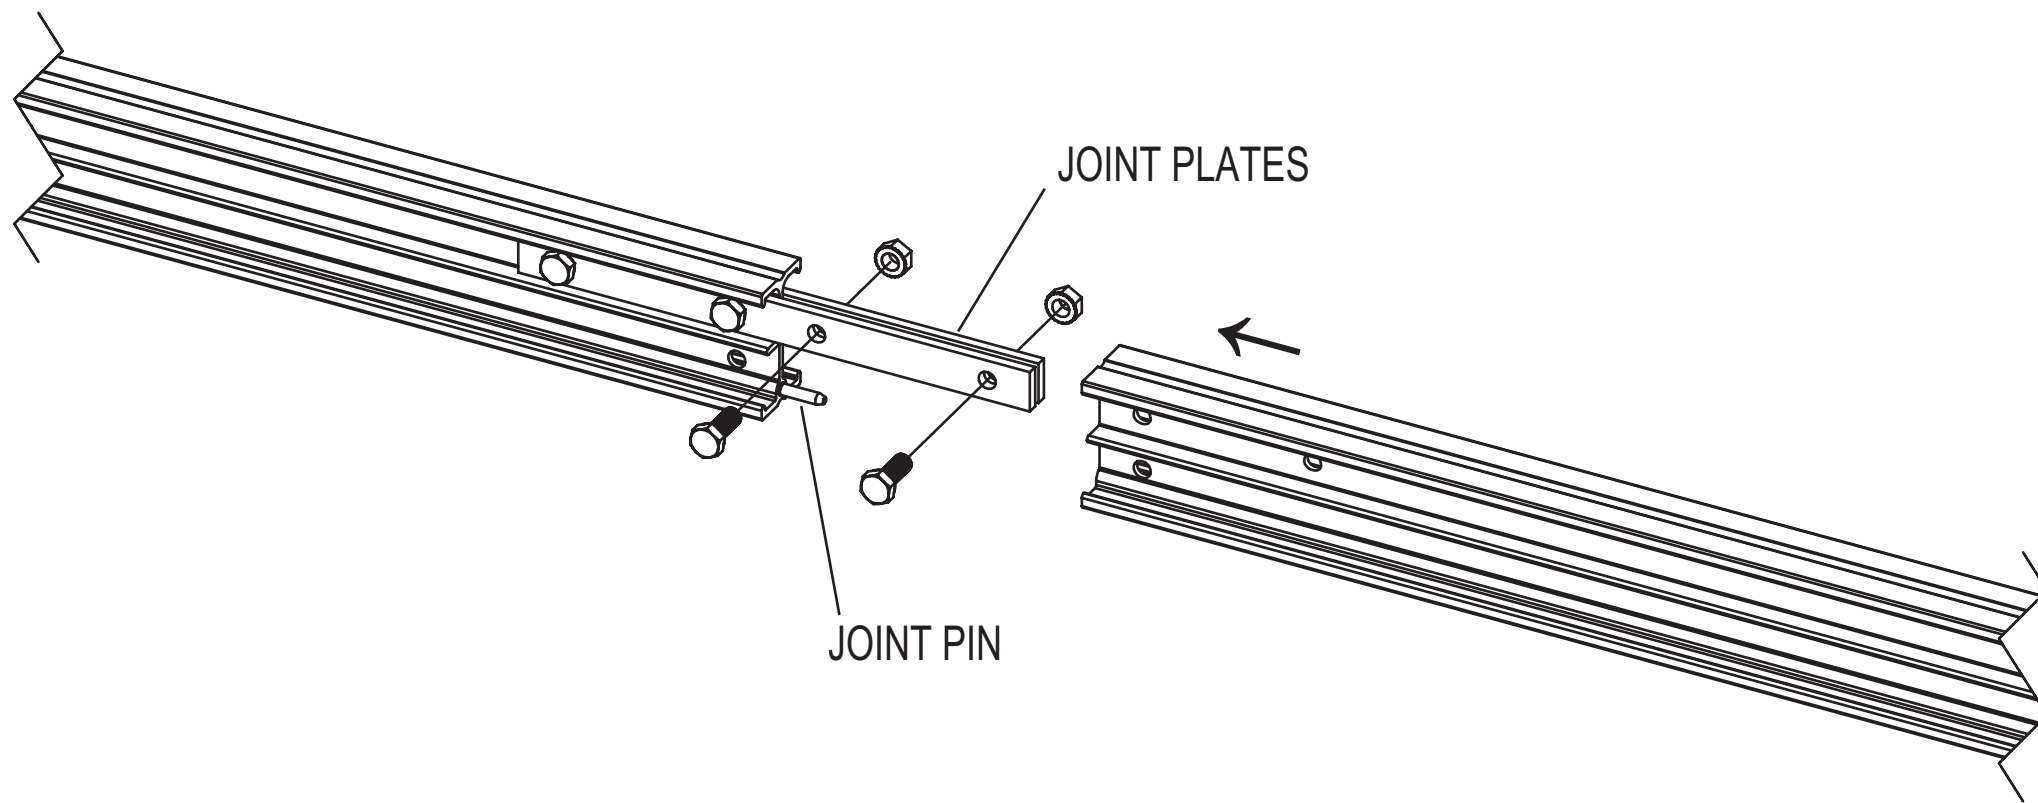

DOUGHTY

DOUGHTY ENGINEERING LTD

Part No: T84070 - Silver
T84071 - Black

Description: JOINT KIT

Weight: 0.20 Kg

SWL: N/A

SUPPORT

DO NOT USE RAIL END WITHOUT SUPPORT

JOINT PLATES

JOINT PIN