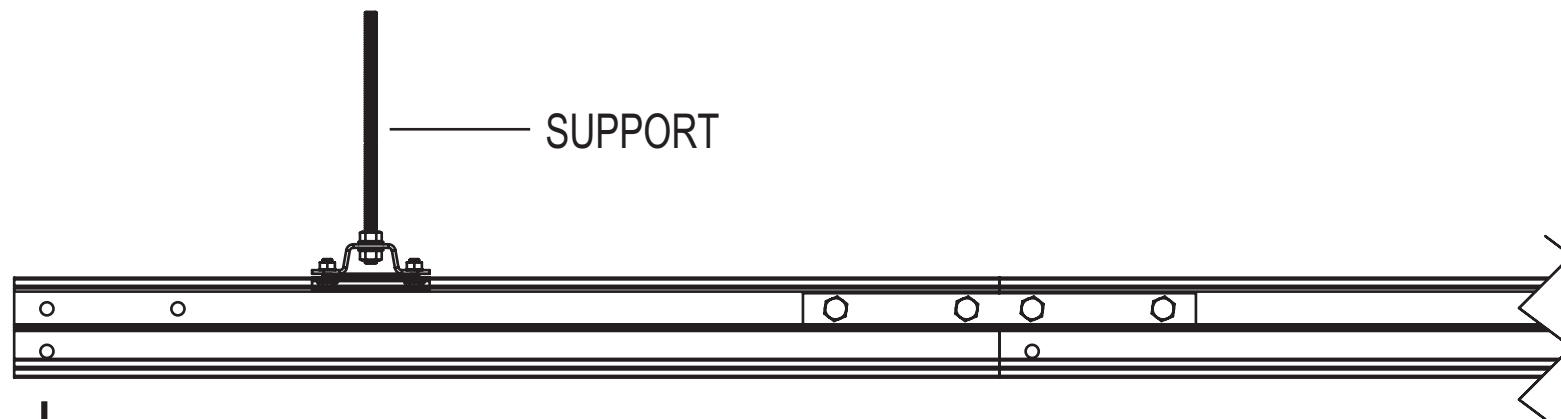

DOUGHTY

DOUGHTY ENGINEERING LTD

Part No: T84070 - Silver
T84071 - Black

Description: JOINT KIT

Weight: 0.20 Kg

SWL: N/A

SUPPORT

DO NOT USE RAIL END WITHOUT SUPPORT

JOINT PLATES

JOINT PIN