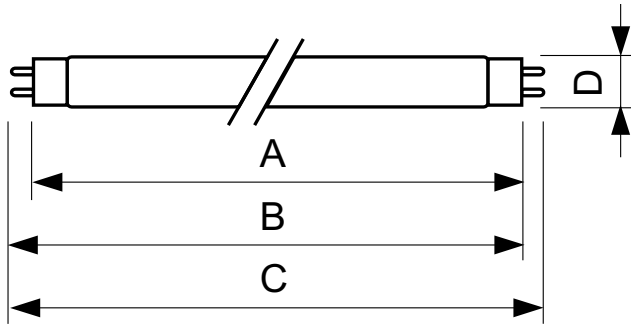

Product data

General Information	
Cap-Base	G13 [Medium Bi-Pin Fluorescent]
Bulb Shape	T8 [26 mm (T8)]
Life To 10% Failures (Nom)	12000 h
Life To 50% Failures (Nom)	15000 h

Light Technical	
Color Code	150
Luminous Flux (Nom)	55 lm
Luminous Flux (Rated) (Nom)	55 lm
Color Designation	Red (HO)
Chromaticity Coordinate X (Nom)	718
Chromaticity Coordinate Y (Nom)	282
LLMF 2000 h Rated	85 %

Operating and Electrical	
Power (Rated) (Nom)	36.0 W
Lamp Current (Nom)	0.440 A
Voltage (Nom)	103 V

Temperature	
Design Temperature (Nom)	25 °C

Controls and Dimming	
Dimmable	Yes

Approval and Application	
Energy Efficiency Label (EEL)	E
Mercury (Hg) Content (Nom)	13.0 mg
Energy Consumption kWh/1000 h	51 kWh

Product Data	
Full product code	871150072748040
Order product name	TL-D Colored 36W Red 1SL/25
EAN/UPC - Product	8711500727480
Order code	928048501505
Numerator - Quantity Per Pack	1
Numerator - Packs per outer box	25
Material Nr. (12NC)	928048501505
Net Weight (Piece)	138.400 g

TL-D Colored

Dimensional drawing

Product	D	A	B	B	C
TL-D Colored 36W Red 1SL/25	28.0 mm	1199.4 mm	1206.5 mm	1204.1 mm	1213.6 mm