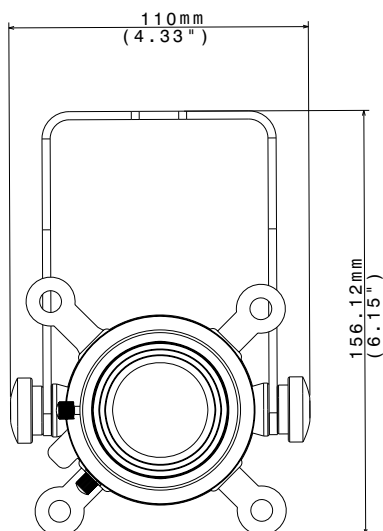

CONNECTIONS

- Power supply: 2 x 0,75 mm² cable (2 m length)

OPERATING TEMPERATURE

-10° / 40°C

PHYSICAL

- IP20
- Internal system with four removable shutters
- Adjusting yoke
- Weight: 1.1 Kg (2.43 lbs)
- Finishing: Black

CONNECTIONS CHART

	DRIVENET 416	DRIVENET 832	DRIVENET 1664	DRIVENET 28C DIN
Artemio Profile	Max 16 (4 items per output)	Max 32 (4 items per output)	Max 64 (4 items per output)	Max 8 (4 items per output)

ACCESSORIES ON REQUEST

- Gobo holder black finishing (cod. 03.ART007)

PHOTOMETRIC DATA

LED current 700mA

	mt 2 ft 6.56	mt 4 ft 13.12	mt 6 ft 19.68	mt 8 ft 26.25	mt 10 ft 32.81
3000 K					
BEAM ANGLE 8°					
lux center (lx)	4136	1034	460	258	165
foot candles (fc)	384	96	43	24	15
diameter (cm)	28	56	84	112	140
diameter (ft)	0.92	1.84	2.75	3.67	4.59