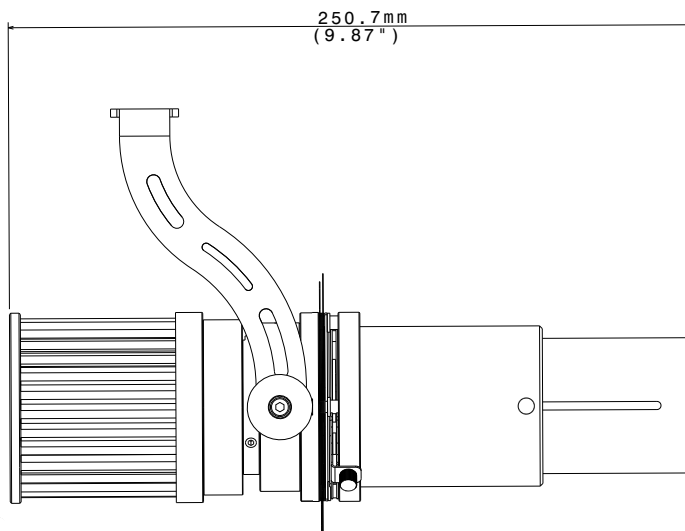

CONNECTIONS

- Power supply: 2 x 0,75 mm² cable (2 m length)

OPERATING TEMPERATURE

-10° / 40°C

PHYSICAL

- IP20
- Internal system with four removable shutters
- Adjusting yoke
- Weight: 1.1 Kg (2.43 lbs)
- Finishing: Black

ACCESSORIES ON REQUEST

- Gobo holder black finishing (cod. 03.ART007)

PHOTOMETRIC DATA

LED current 700mA

	mt 2 ft 6.56	mt 4 ft 13.12	mt 6 ft 19.68	mt 8 ft 26.25	mt 10 ft 32.81
3000 K					
BEAM ANGLE 8°					
lux center (lx)	4136	1034	460	258	165
foot candles (fc)	384	96	43	24	15
diameter (cm)	28	56	84	112	140
diameter (ft)	0.92	1.84	2.75	3.67	4.59